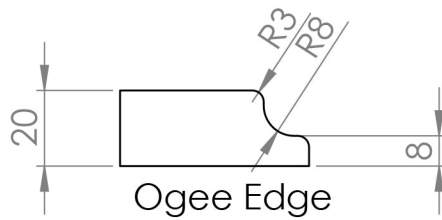

All dimensions are in mm unless otherwise stated.

Do not scale from this drawing.

Marble Top - Single - 20 mm

Client : BALINEUM

Project : Marble Tops

B Quote/Invoice N° :

B Internal PO :

28 April 2015

All dimensions are in mm unless otherwise stated.

Do not scale from this drawing.

Marble Top - Single - 40 mm

Client : BALINEUM

Project : Marble Tops

B Quote/Invoice N° :

B Internal PO :

28 April 2015

SCALE 1:10

PAGE 2 OF 3

EDGE DETAIL

- Drawings For Overall size
- Edge Detail specified Separately

**BALINEUM**

orders@balineum.co.uk  
www.balineum.co.uk

The copyright for this drawing belongs to Balineum.

It must not be reproduced or distributed without prior written consent.