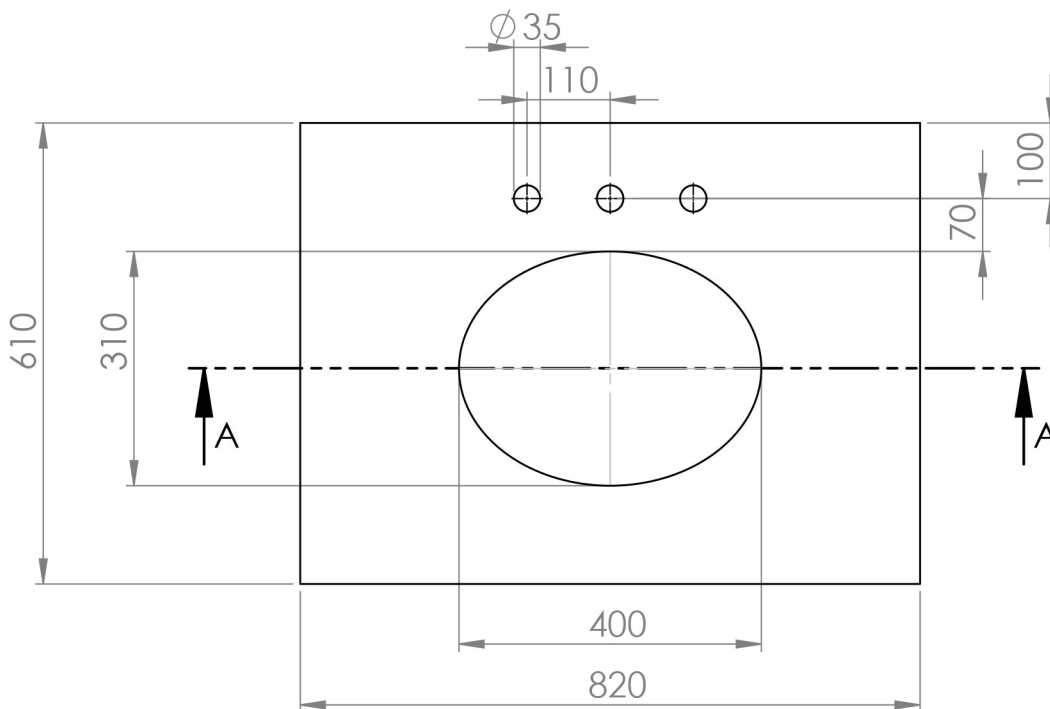

All dimensions are in mm unless otherwise stated.

Do not scale from this drawing.

Marble Top - Single - 20 mm

Client : BALINEUM

Project : Marble Tops

B Quote/Invoice N° :

B Internal PO :

28 April 2015

SCALE 1:10

PAGE 1 OF 3

- Drawings For Overall size
- Edge Detail specified Separately

**BALINEUM**

orders@balineum.co.uk  
www.balineum.co.uk

The copyright for this drawing belongs to Balineum.

It must not be reproduced or distributed without prior written consent.

All dimensions are in mm unless otherwise stated.

Do not scale from this drawing.

Marble Top - Single - 40 mm

Client : BALINEUM

Project : Marble Tops

B Quote/Invoice N° :

B Internal PO :

28 April 2015

SCALE 1:10

PAGE 2 OF 3

EDGE DETAIL

- Drawings For Overall size
- Edge Detail specified Separately

**BALINEUM**

orders@balineum.co.uk  
www.balineum.co.uk

The copyright for this drawing belongs to Balineum.

It must not be reproduced or distributed without prior written consent.