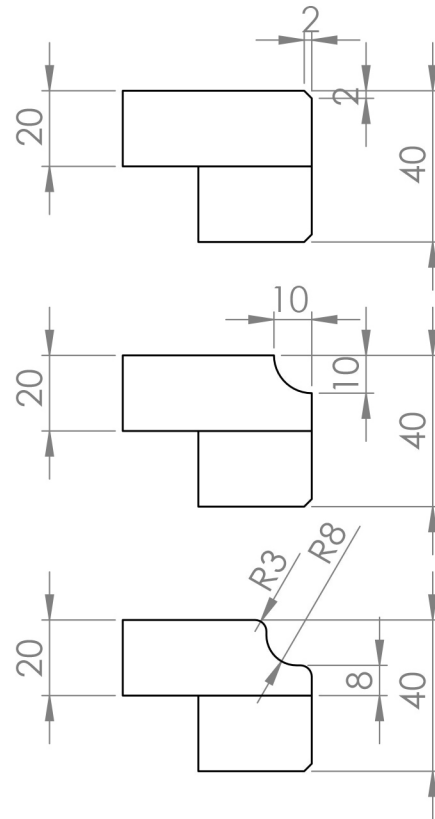

All dimensions are in mm unless otherwise stated.

Do not scale from this drawing.

Marble Top - Single - 20 mm

Client : BALINEUM

Project : Marble Tops

B Quote/Invoice N° :

B Internal PO :

28 April 2015

SCALE 1:10

PAGE 1 OF 3

- Drawings For Overall size
- Edge Detail specified Separately

**BALINEUM**

orders@balineum.co.uk  
www.balineum.co.uk

The copyright for this drawing belongs to Balineum.

It must not be reproduced or distributed without prior written consent.

All dimensions are in mm unless otherwise stated.

Do not scale from this drawing.

Marble Top - Single - 40 mm

Client : BALINEUM

Project : Marble Tops

B Quote/Invoice N° :

B Internal PO :

28 April 2015

SCALE 1:10

PAGE 2 OF 3

EDGE DETAIL

- Drawings For Overall size
- Edge Detail specified Separately

**BALINEUM**

orders@balineum.co.uk  
www.balineum.co.uk

The copyright for this drawing belongs to Balineum.

It must not be reproduced or distributed without prior written consent.