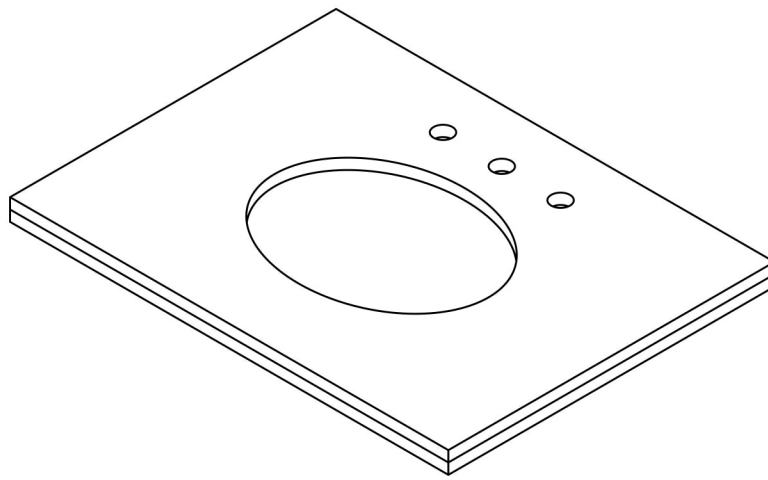

All dimensions are in mm unless otherwise stated.

Do not scale from this drawing.

Marble Top - Single - 20 mm

Client : BALINEUM

Project : Marble Tops

B Quote/Invoice N° :

B Internal PO :

28 April 2015

SCALE 1:10

PAGE 1 OF 3

- Drawings For Overall size
- Edge Detail specified Separately

**BALINEUM**

orders@balineum.co.uk  
www.balineum.co.uk

The copyright for this drawing belongs to Balineum.

It must not be reproduced or distributed without prior written consent.

All dimensions are in mm unless otherwise stated.

Do not scale from this drawing.

Marble Top - Single - 40 mm

Client : BALINEUM

Project : Marble Tops

B Quote/Invoice N° :

B Internal PO :

28 April 2015