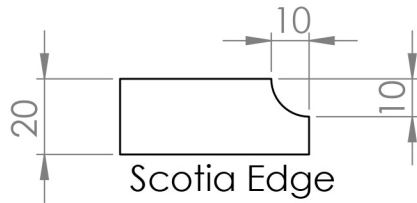

All dimensions are in mm unless otherwise stated.

Do not scale from this drawing.

Marble Top - Single - 40 mm

Client : BALINEUM

Project : Marble Tops

B Quote/Invoice N° :

B Internal PO :

28 April 2015

SCALE 1:10

PAGE 2 OF 3

EDGE DETAIL

- Drawings For Overall size
- Edge Detail specified Separately

**BALINEUM**

orders@balineum.co.uk  
www.balineum.co.uk

The copyright for this drawing belongs to Balineum.

It must not be reproduced or distributed without prior written consent.