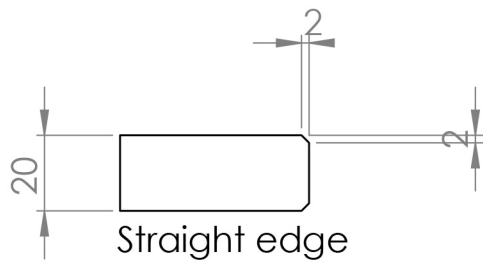

All dimensions are in mm unless otherwise stated.

Do not scale from this drawing.

Marble Top - Single - 40 mm

Client : BALINEUM

Project : Marble Tops

B Quote/Invoice N° :

B Internal PO :

28 April 2015

SCALE 1:10

PAGE 2 OF 3

EDGE DETAIL

- Drawings For Overall size
- Edge Detail specified Separately

**BALINEUM**

orders@balineum.co.uk  
www.balineum.co.uk

The copyright for this drawing belongs to Balineum.

It must not be reproduced or distributed without prior written consent.