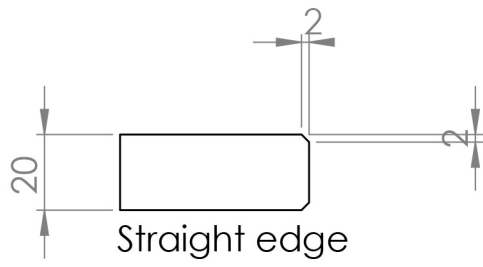

BALINEUM

orders@balineum.co.uk
www.balineum.co.uk

The copyright for this drawing belongs to Balineum.

It must not be reproduced or distributed without prior written consent.

All dimensions are in mm unless otherwise stated.

Do not scale from this drawing.

Marble Top Options

Client : BALINEUM

Project : Marble Options

B Quote/Invoice N° :

B Internal PO :

13 February 2015

SCALE 1:1

PAGE 3 OF 3