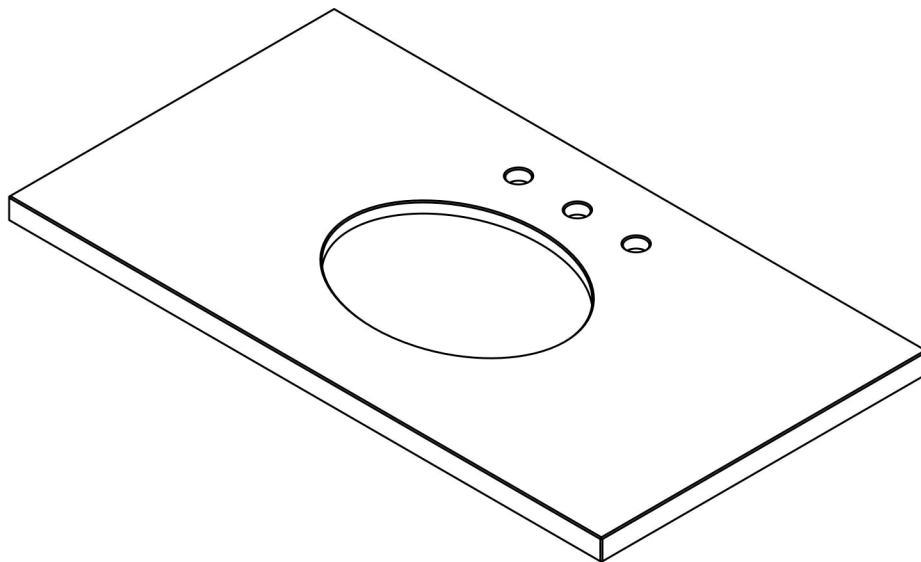

- Drawings For Overall size
- Edge Detail specified Separately

 orders@balineum.co.uk www.balineum.co.uk	The copyright for this drawing belongs to Balineum.		Marble Top - Extra Wide - 20mm	
	It must not be reproduced or distributed without prior written consent.		Client : BALINEUM	
	All dimensions are in mm unless otherwise stated.		Project : Marble Tops	
	Do not scale from this drawing.		B Quote/Invoice N° :	B Internal PO :
			28 April 2015	SCALE 1:10

All dimensions are in mm unless otherwise stated.

Do not scale from this drawing.

Marble Top - Extra wide - 40 mm

Client : BALINEUM

Project : Marble Tops

B Quote/Invoice N° :

B Internal PO :

28 April 2015