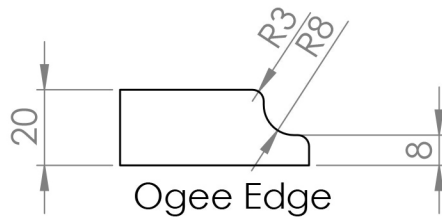

BALINEUM

orders@balineum.co.uk
www.balineum.co.uk

The copyright for this drawing belongs to Balineum.

It must not be reproduced or distributed without prior written consent.

All dimensions are in mm unless otherwise stated.

Do not scale from this drawing.

Marble Top Options

Client : BALINEUM

Project : Marble Options

B Quote/Invoice N° :

B Internal PO :

13 February 2015

SCALE 1:1

PAGE 3 OF 3