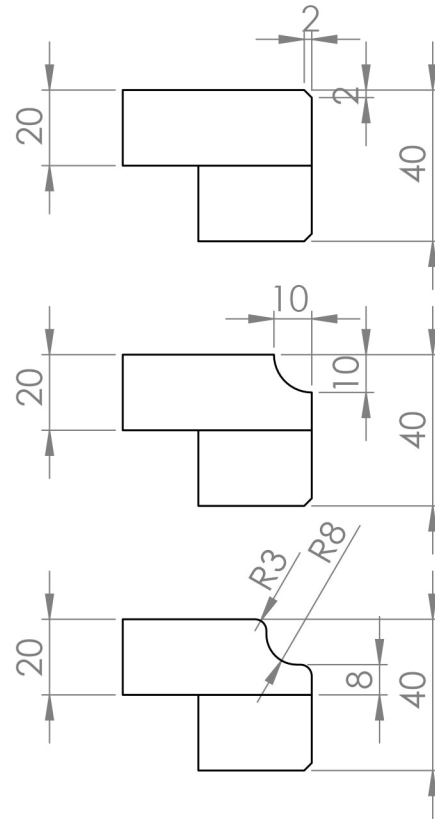

- Drawings For Overall size
- Edge Detail specified Separately

 orders@balineum.co.uk www.balineum.co.uk	The copyright for this drawing belongs to Balineum.		Marble Top - Extra Wide - 20mm	
	It must not be reproduced or distributed without prior written consent.		Client : BALINEUM	
	All dimensions are in mm unless otherwise stated.		Project : Marble Tops	
	Do not scale from this drawing.		B Quote/Invoice N° :	B Internal PO :
			28 April 2015	SCALE 1:10

All dimensions are in mm unless otherwise stated.

Do not scale from this drawing.

Marble Top - Extra wide - 40 mm

Client : BALINEUM

Project : Marble Tops

B Quote/Invoice N° :

B Internal PO :

28 April 2015

SCALE 1:10

PAGE 2 OF 3

BALINEUM

orders@balineum.co.uk
www.balineum.co.uk

The copyright for this drawing belongs to Balineum.

It must not be reproduced or distributed without prior written consent.

All dimensions are in mm unless otherwise stated.