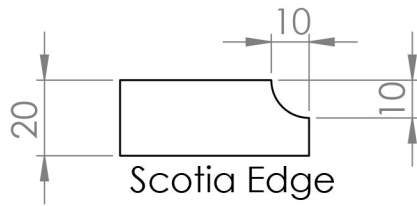

BALINEUM

orders@balineum.co.uk
www.balineum.co.uk

The copyright for this drawing belongs to Balineum.

It must not be reproduced or distributed without prior written consent.

All dimensions are in mm unless otherwise stated.

Do not scale from this drawing.

Marble Top Options

Client : BALINEUM

Project : Marble Options

B Quote/Invoice N° :

B Internal PO :

13 February 2015

SCALE 1:1

PAGE 3 OF 3