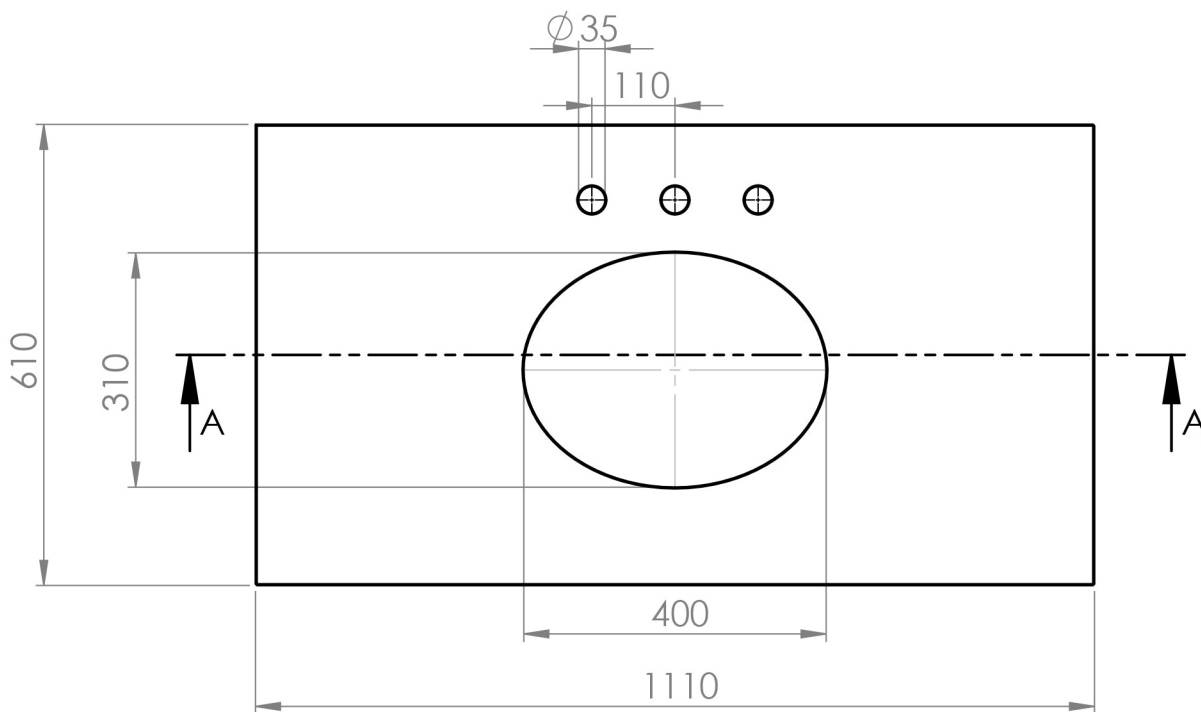

- Drawings For Overall size
- Edge Detail specified Separately

 orders@balineum.co.uk www.balineum.co.uk	The copyright for this drawing belongs to Balineum.		Marble Top - Extra Wide - 20mm	
	It must not be reproduced or distributed without prior written consent.		Client : BALINEUM	
	All dimensions are in mm unless otherwise stated.		Project : Marble Tops	
	Do not scale from this drawing.		B Quote/Invoice N° :	B Internal PO :
			28 April 2015	SCALE 1:10

All dimensions are in mm unless otherwise stated.

Do not scale from this drawing.

Marble Top - Extra wide - 40 mm

Client : BALINEUM

Project : Marble Tops

B Quote/Invoice N° :

B Internal PO :

28 April 2015