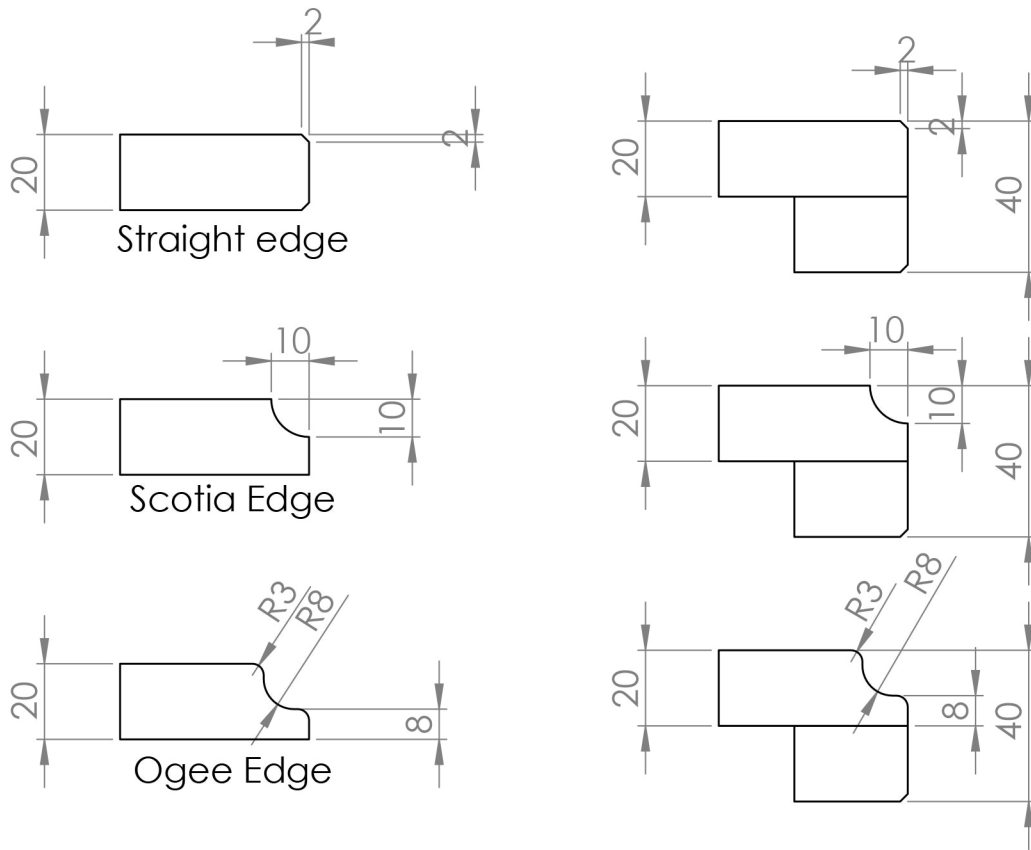

EDGE DETAIL

Drawings For Overall size
Edge Detail specified Separately

BALINEUM

orders@balineum.co.uk
www.balineum.co.uk

The copyright for this drawing belongs to Balineum.

It must not be reproduced or distributed without prior written consent.

All dimensions are in mm unless otherwise stated.

Do not scale from this drawing.

Marble Top Options

Client : BALINEUM

Project : Marble Options

B Quote/Invoice N° :

B Internal PO :

13 February 2015

SCALE 1:1

PAGE 3 OF 3