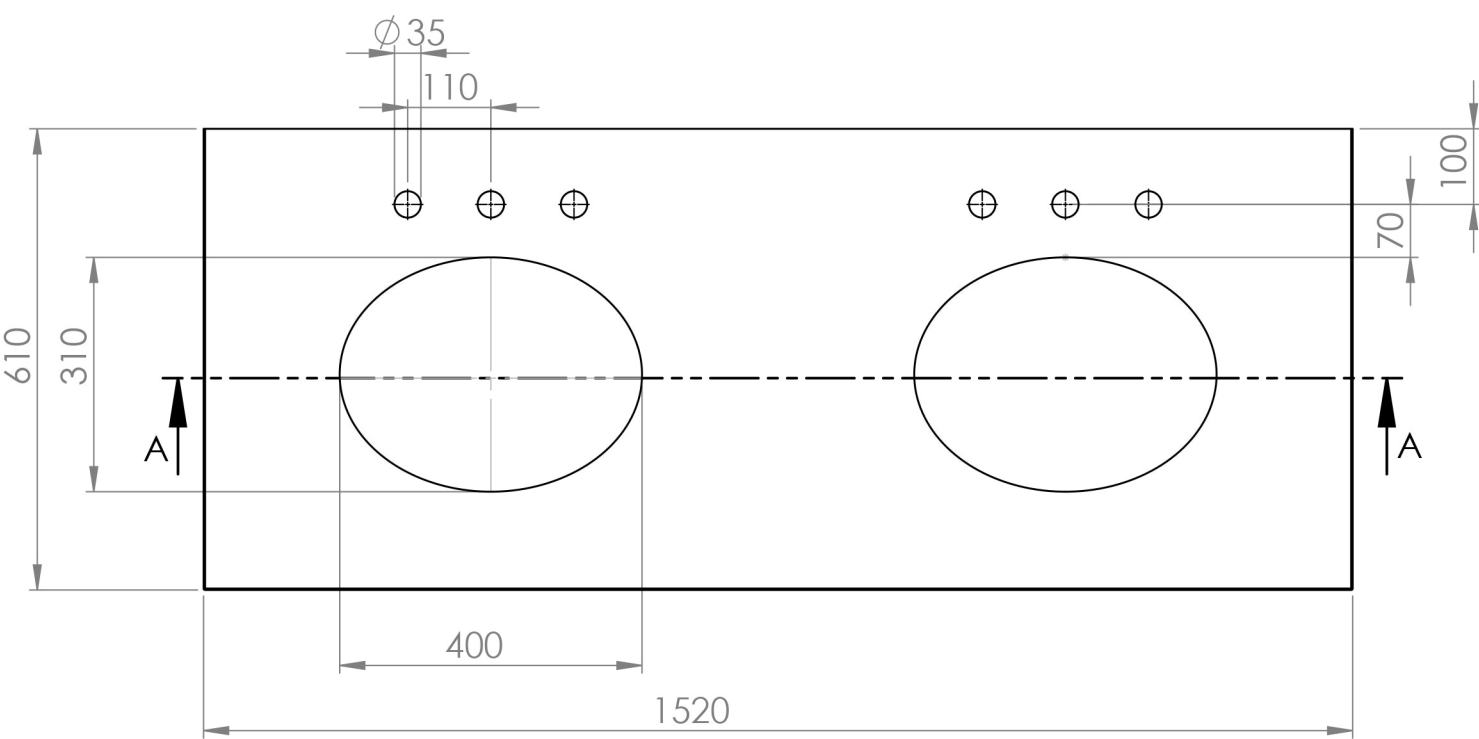

All dimensions are in mm unless otherwise stated.

Do not scale from this drawing.

Marble Top - Double - 20 mm

Client : BALINEUM

Project : Marble Tops

B Quote/Invoice N° :

B Internal PO :

28 April 2015

SCALE 1:10

PAGE 1 OF 3

Drawings For Overall size
Edge Detail specified Separately

 orders@balineum.co.uk www.balineum.co.uk	The copyright for this drawing belongs to Balineum.		Marble Top - Double - 40 mm		
	It must not be reproduced or distributed without prior written consent.		Client : BALINEUM		
	All dimensions are in mm unless otherwise stated.		Project : Marble Tops		
	Do not scale from this drawing.		B Quote/Invoice N° :	B Internal PO :	
			28 April 2015	SCALE 1:10	PAGE 2 OF 3