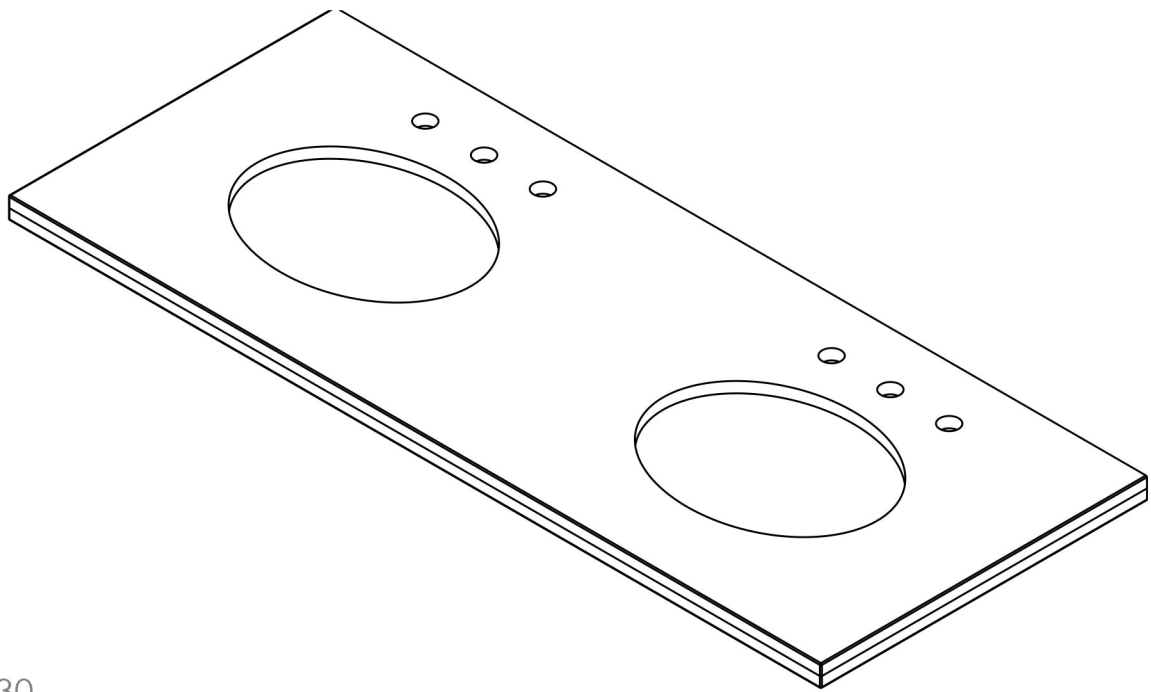

All dimensions are in mm unless otherwise stated.

Do not scale from this drawing.

Marble Top - Double - 20 mm

Client : BALINEUM

Project : Marble Tops

B Quote/Invoice N° :

B Internal PO :

28 April 2015

SCALE 1:10

PAGE 1 OF 3

Drawings For Overall size
Edge Detail specified Separately

 orders@balineum.co.uk www.balineum.co.uk	The copyright for this drawing belongs to Balineum.		Marble Top - Double - 40 mm		
	It must not be reproduced or distributed without prior written consent.		Client : BALINEUM		
	All dimensions are in mm unless otherwise stated.		Project : Marble Tops		
	Do not scale from this drawing.		B Quote/Invoice N° :	B Internal PO :	
			28 April 2015	SCALE 1:10	PAGE 2 OF 3