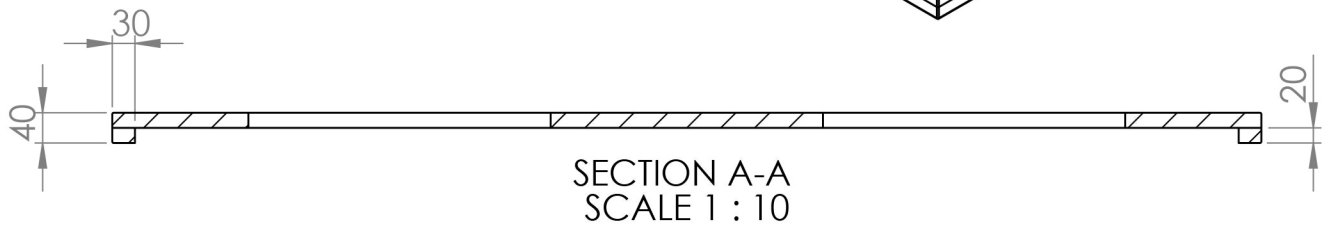

All dimensions are in mm unless otherwise stated.

Do not scale from this drawing.

Marble Top - Double - 20 mm

Client : BALINEUM

Project : Marble Tops

B Quote/Invoice N° :

B Internal PO :

28 April 2015

SCALE 1:10

PAGE 1 OF 3

Drawings For Overall size
Edge Detail specified Separately

 orders@balineum.co.uk www.balineum.co.uk	The copyright for this drawing belongs to Balineum.		Marble Top - Double - 40 mm		
	It must not be reproduced or distributed without prior written consent.		Client : BALINEUM		
	All dimensions are in mm unless otherwise stated.		Project : Marble Tops		
	Do not scale from this drawing.		B Quote/Invoice N° :	B Internal PO :	
			28 April 2015	SCALE 1:10	PAGE 2 OF 3