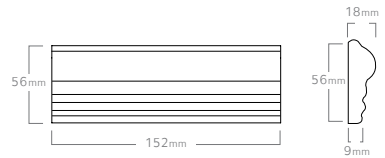

S9 SQUARE 126

STANDARD SIZES - BASE TILES

Sizes are nominal.
Allowable variance 1.5%

BALINEUM

S7 HALF-ROUND 126

S14 PENCIL QUADRANT

S18 SQUARE DADO

S19 SQUARE DADO FRAME CORNER

S20 OGEE DADO

S21 OGEE DADO EXTERNAL CORNER

SUGGESTED TRIMS
Hanley Tile Collection catalogue for the full range
of trims and alternate tile sizes

BALINEUM

GLAZED EDGE

ROUNDED EDGE

PENCIL QUADRANT

PENCIL QUADRANT