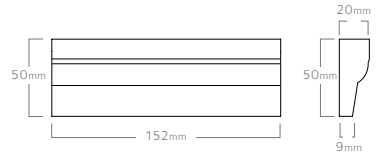

S9 SQUARE 126

STANDARD SIZES - BASE TILES

Sizes are nominal.
Allowable variance 1.5%

BALINEUM

S7 HALF-ROUND 126

S14 PENCIL QUADRANT

S18 SQUARE DADO

S19 SQUARE DADO FRAME CORNER

S20 OGEE DADO

S21 OGEE DADO EXTERNAL CORNER

SUGGESTED TRIMS
Hanley Tile Collection catalogue for the full range
of trims and alternate tile sizes

BALINEUM

GLAZED EDGE

ROUNDED EDGE

PENCIL QUADRANT

PENCIL QUADRANT