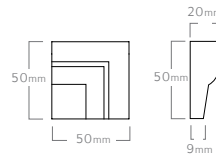

S9 SQUARE 126

STANDARD SIZES - BASE TILES

Sizes are nominal.
Allowable variance 1.5%

BALINEUM

S7 HALF-ROUND 126

S14 PENCIL QUADRANT

S18 SQUARE DADO

S19 SQUARE DADO FRAME CORNER

S20 OGEE DADO

S21 OGEE DADO EXTERNAL CORNER

SUGGESTED TRIMS
Hanley Tile Collection catalogue for the full range
of trims and alternate tile sizes

BALINEUM

GLAZED EDGE

ROUNDED EDGE

PENCIL QUADRANT

PENCIL QUADRANT