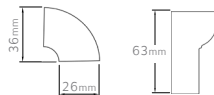

SIZES - CORNERS & TRIMS

Sizes are nominal.

Allowable variance 1.5%

BALINEUM