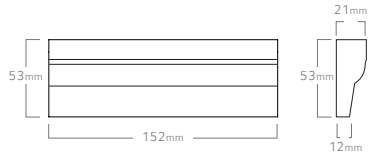

SIZES - FIELD TILES  
Sizes are nominal.  
Allowable variance 1.5%

BALINEUM

S16 SCALLOP

S17 HALF CIRCLE

S29 EXTENDED HEXAGON

S30 SQUARE 61MM  
- PAIRS WITH S29 EXTENDED HEXAGON

SIZES  
Sizes are nominal.  
Allowable variance 1.5%

BALINEUM

S24 KIT KAT LINER 126

S03 LINER 126

S36 LINER 152

S01 HALF SQUARE 126 WITH  
1 LONG ROUNDED EDGE

S10 SKIRTING WITH  
ROUNDED EDGE

S25 SKIRTING WITH ROUNDED  
EDGE EXTERNAL CORNER

SIZES - CORNERS & TRIMS  
Sizes are nominal.  
Allowable variance 1.5%

BALINEUM

S14 PENCIL QUADRANT 126

S37 PENCIL QUADRANT 152

S07 HALF ROUND 126

S06 HALF ROUND 152

S26 HALF ROUND EXTERNAL CORNER

S15 QUARTER ROUND 126

SIZES - CORNERS & TRIMS

Sizes are nominal.

Allowable variance 1.5%

BALINEUM

S18 SQUARE DADO

S19 SQUARE DADO FRAME CORNER

S27 SQUARE DADO EXTERNAL CORNER

S20 OGEE DADO

S21 OGEE DADO FRAME CORNER