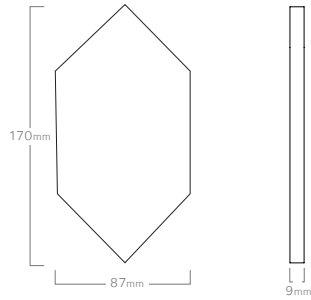

S02 HALF SQUARE 126

SIZES - FIELD TILES  
Sizes are nominal.  
Allowable variance 1.5%

BALINEUM

S12 HALF SQUARE 152

S08 RECTANGLE 200

S22 RECTANGLE 230

S04 CHEVRON LEFT

S05 CHEVRON RIGHT

SIZES - FIELD TILES  
Sizes are nominal.  
Allowable variance 1.5%

BALINEUM

S16 SCALLOP

S17 HALF CIRCLE

S29 EXTENDED HEXAGON

S30 SQUARE 61MM  
- PAIRS WITH S29 EXTENDED HEXAGON

SIZES  
Sizes are nominal.  
Allowable variance 1.5%

BALINEUM

S24 KIT KAT LINER 126

S03 LINER 126

S36 LINER 152

S01 HALF SQUARE 126 WITH  
1 LONG ROUNDED EDGE

S10 SKIRTING WITH  
ROUNDED EDGE

S25 SKIRTING WITH ROUNDED  
EDGE EXTERNAL CORNER

SIZES - CORNERS & TRIMS  
Sizes are nominal.  
Allowable variance 1.5%