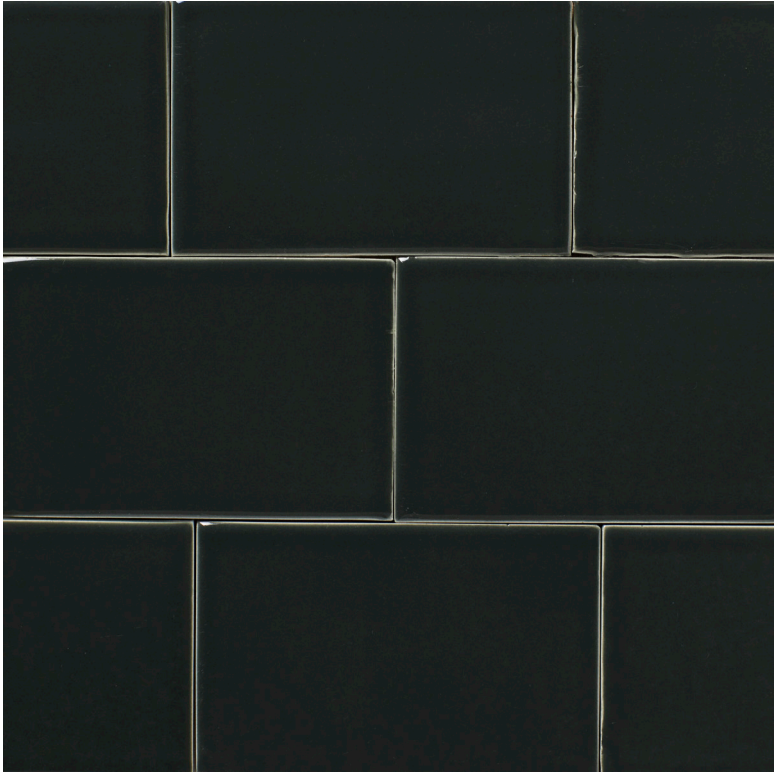

**BALINEUM**

COLOUR: TEAPOT C17

---

**BALINEUM**

COLOUR: POMEGRANATE C8

---

**BALINEUM**

HANLEY TRADITIONAL TILES  
36 of 55

COLOUR: CONIFER C26

---

BALINEUM

COLOUR: FOREST C7

---

**BALINEUM**

COLOUR: FLINT C13

---