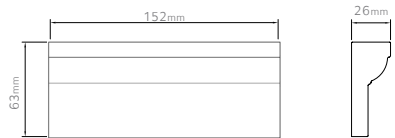

SIZES - CORNERS & TRIMS

Sizes are nominal.

Allowable variance 1.5%

BALINEUM