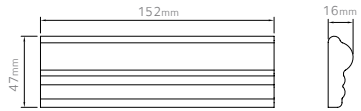

BALINEUM

S14 PENCIL QUADRANT 126

S37 PENCIL QUADRANT 152

S07 HALF ROUND 126

S06 HALF ROUND 152

S26 HALF ROUND EXTERNAL CORNER

S15 QUARTER ROUND 126

SIZES - CORNERS & TRIMS

Sizes are nominal.

Allowable variance 1.5%

BALINEUM

S18 SQUARE DADO

S19 SQUARE DADO FRAME CORNER

S27 SQUARE DADO EXTERNAL CORNER

S20 OGEE DADO

S21 OGEE DADO FRAME CORNER