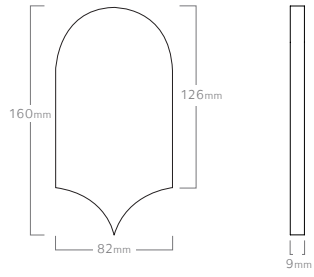

S13

S10

SHAPES

BALINEUM

S23 SQUARE 100

S09 SQUARE 126

S13 SQUARE 152

S11 RECTANGLE 100

S02 HALF SQUARE 126

SIZES - FIELD TILES  
Sizes are nominal.  
Allowable variance 1.5%

BALINEUM

S12 HALF SQUARE 152

S08 RECTANGLE 200

S22 RECTANGLE 230

S04 CHEVRON LEFT

S05 CHEVRON RIGHT

SIZES - FIELD TILES  
Sizes are nominal.  
Allowable variance 1.5%

BALINEUM

S16 SCALLOP

S17 HALF CIRCLE

S29 EXTENDED HEXAGON

S30 SQUARE 61MM  
- PAIRS WITH S29 EXTENDED HEXAGON

SIZES  
Sizes are nominal.  
Allowable variance 1.5%

BALINEUM

S24 KIT KAT LINER 126

S03 LINER 126

S36 LINER 152

S01 HALF SQUARE 126 WITH  
1 LONG ROUNDED EDGE

S10 SKIRTING WITH  
ROUNDED EDGE

S25 SKIRTING WITH ROUNDED  
EDGE EXTERNAL CORNER

SIZES - CORNERS & TRIMS  
Sizes are nominal.  
Allowable variance 1.5%