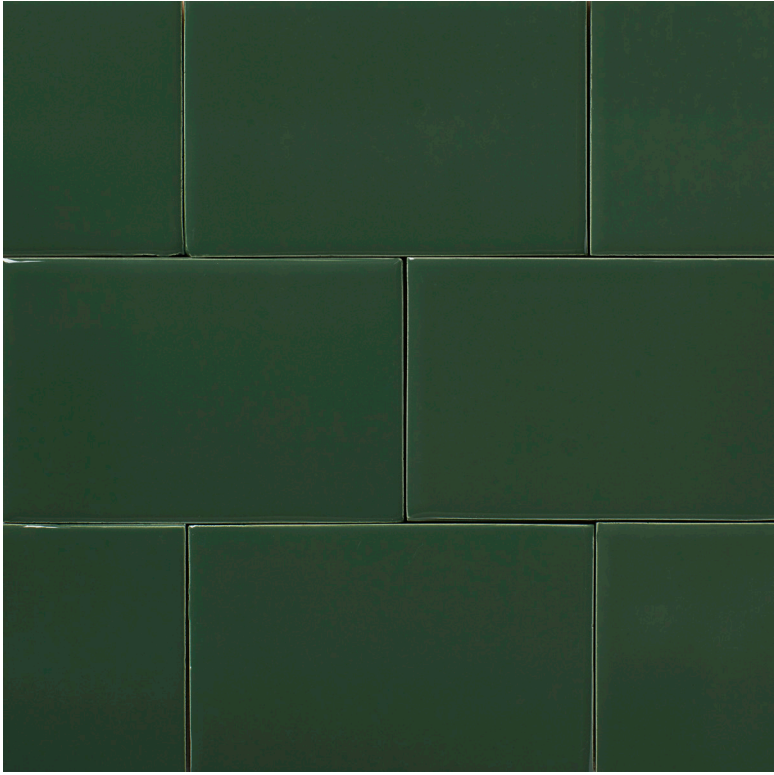

**BALINEUM**

COLOUR: TEAPOT C17

---

**BALINEUM**

COLOUR: POMEGRANATE C8

---

**BALINEUM**

HANLEY TRADITIONAL TILES  
36 of 55

COLOUR: CONIFER C26

---

BALINEUM

COLOUR: FOREST C7

---

**BALINEUM**

COLOUR: FLINT C13

---