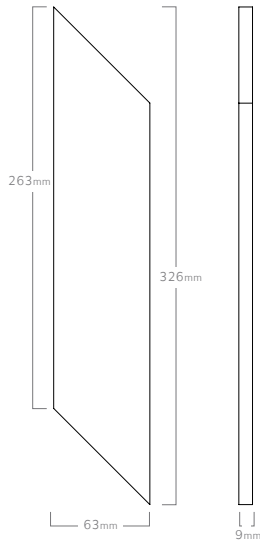

S02 HALF SQUARE 126

SIZES - FIELD TILES  
Sizes are nominal.  
Allowable variance 1.5%

BALINEUM

S12 HALF SQUARE 152

S08 RECTANGLE 200

S22 RECTANGLE 230

S04 CHEVRON LEFT

S05 CHEVRON RIGHT

SIZES - FIELD TILES  
Sizes are nominal.  
Allowable variance 1.5%

BALINEUM

S16 SCALLOP

S17 HALF CIRCLE

S29 EXTENDED HEXAGON

S30 SQUARE 61MM  
- PAIRS WITH S29 EXTENDED HEXAGON

SIZES  
Sizes are nominal.  
Allowable variance 1.5%