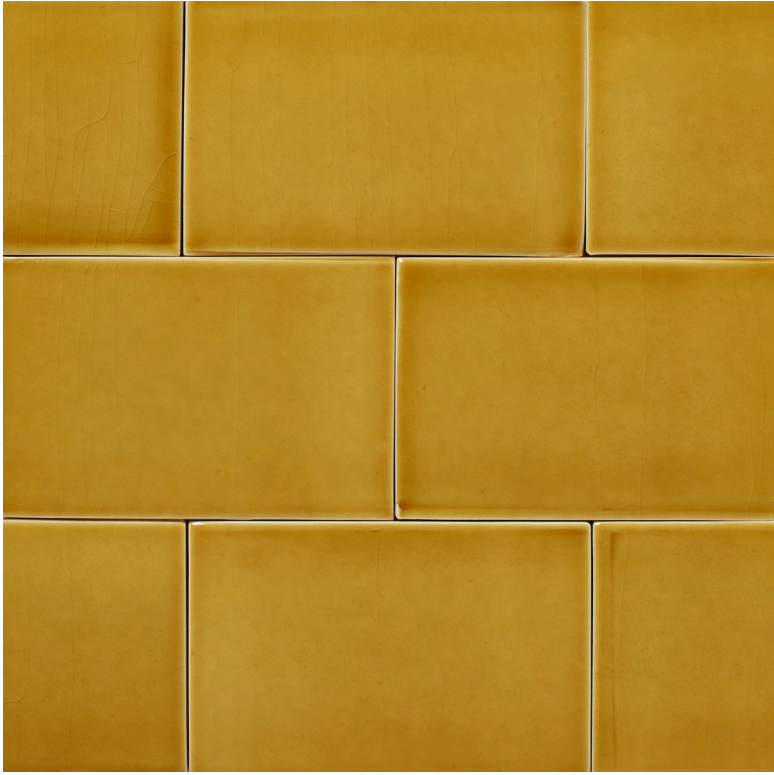

**BALINEUM**

COLOUR: SEAGRASS C9

---

**BALINEUM**

NEW 2024

COLOUR: INCA GOLD C32

---

BALINEUM

COLOUR: BLUSH C27

---

**BALINEUM**

COLOUR: OCEAN C22

---

**BALINEUM**

COLOUR: WILLOW C30

---

**BALINEUM**

COLOUR: MUSTARD C15

---

**BALINEUM**

COLOUR: DUSTY ROSE C4

---

**BALINEUM**

COLOUR: MIDNIGHT C11